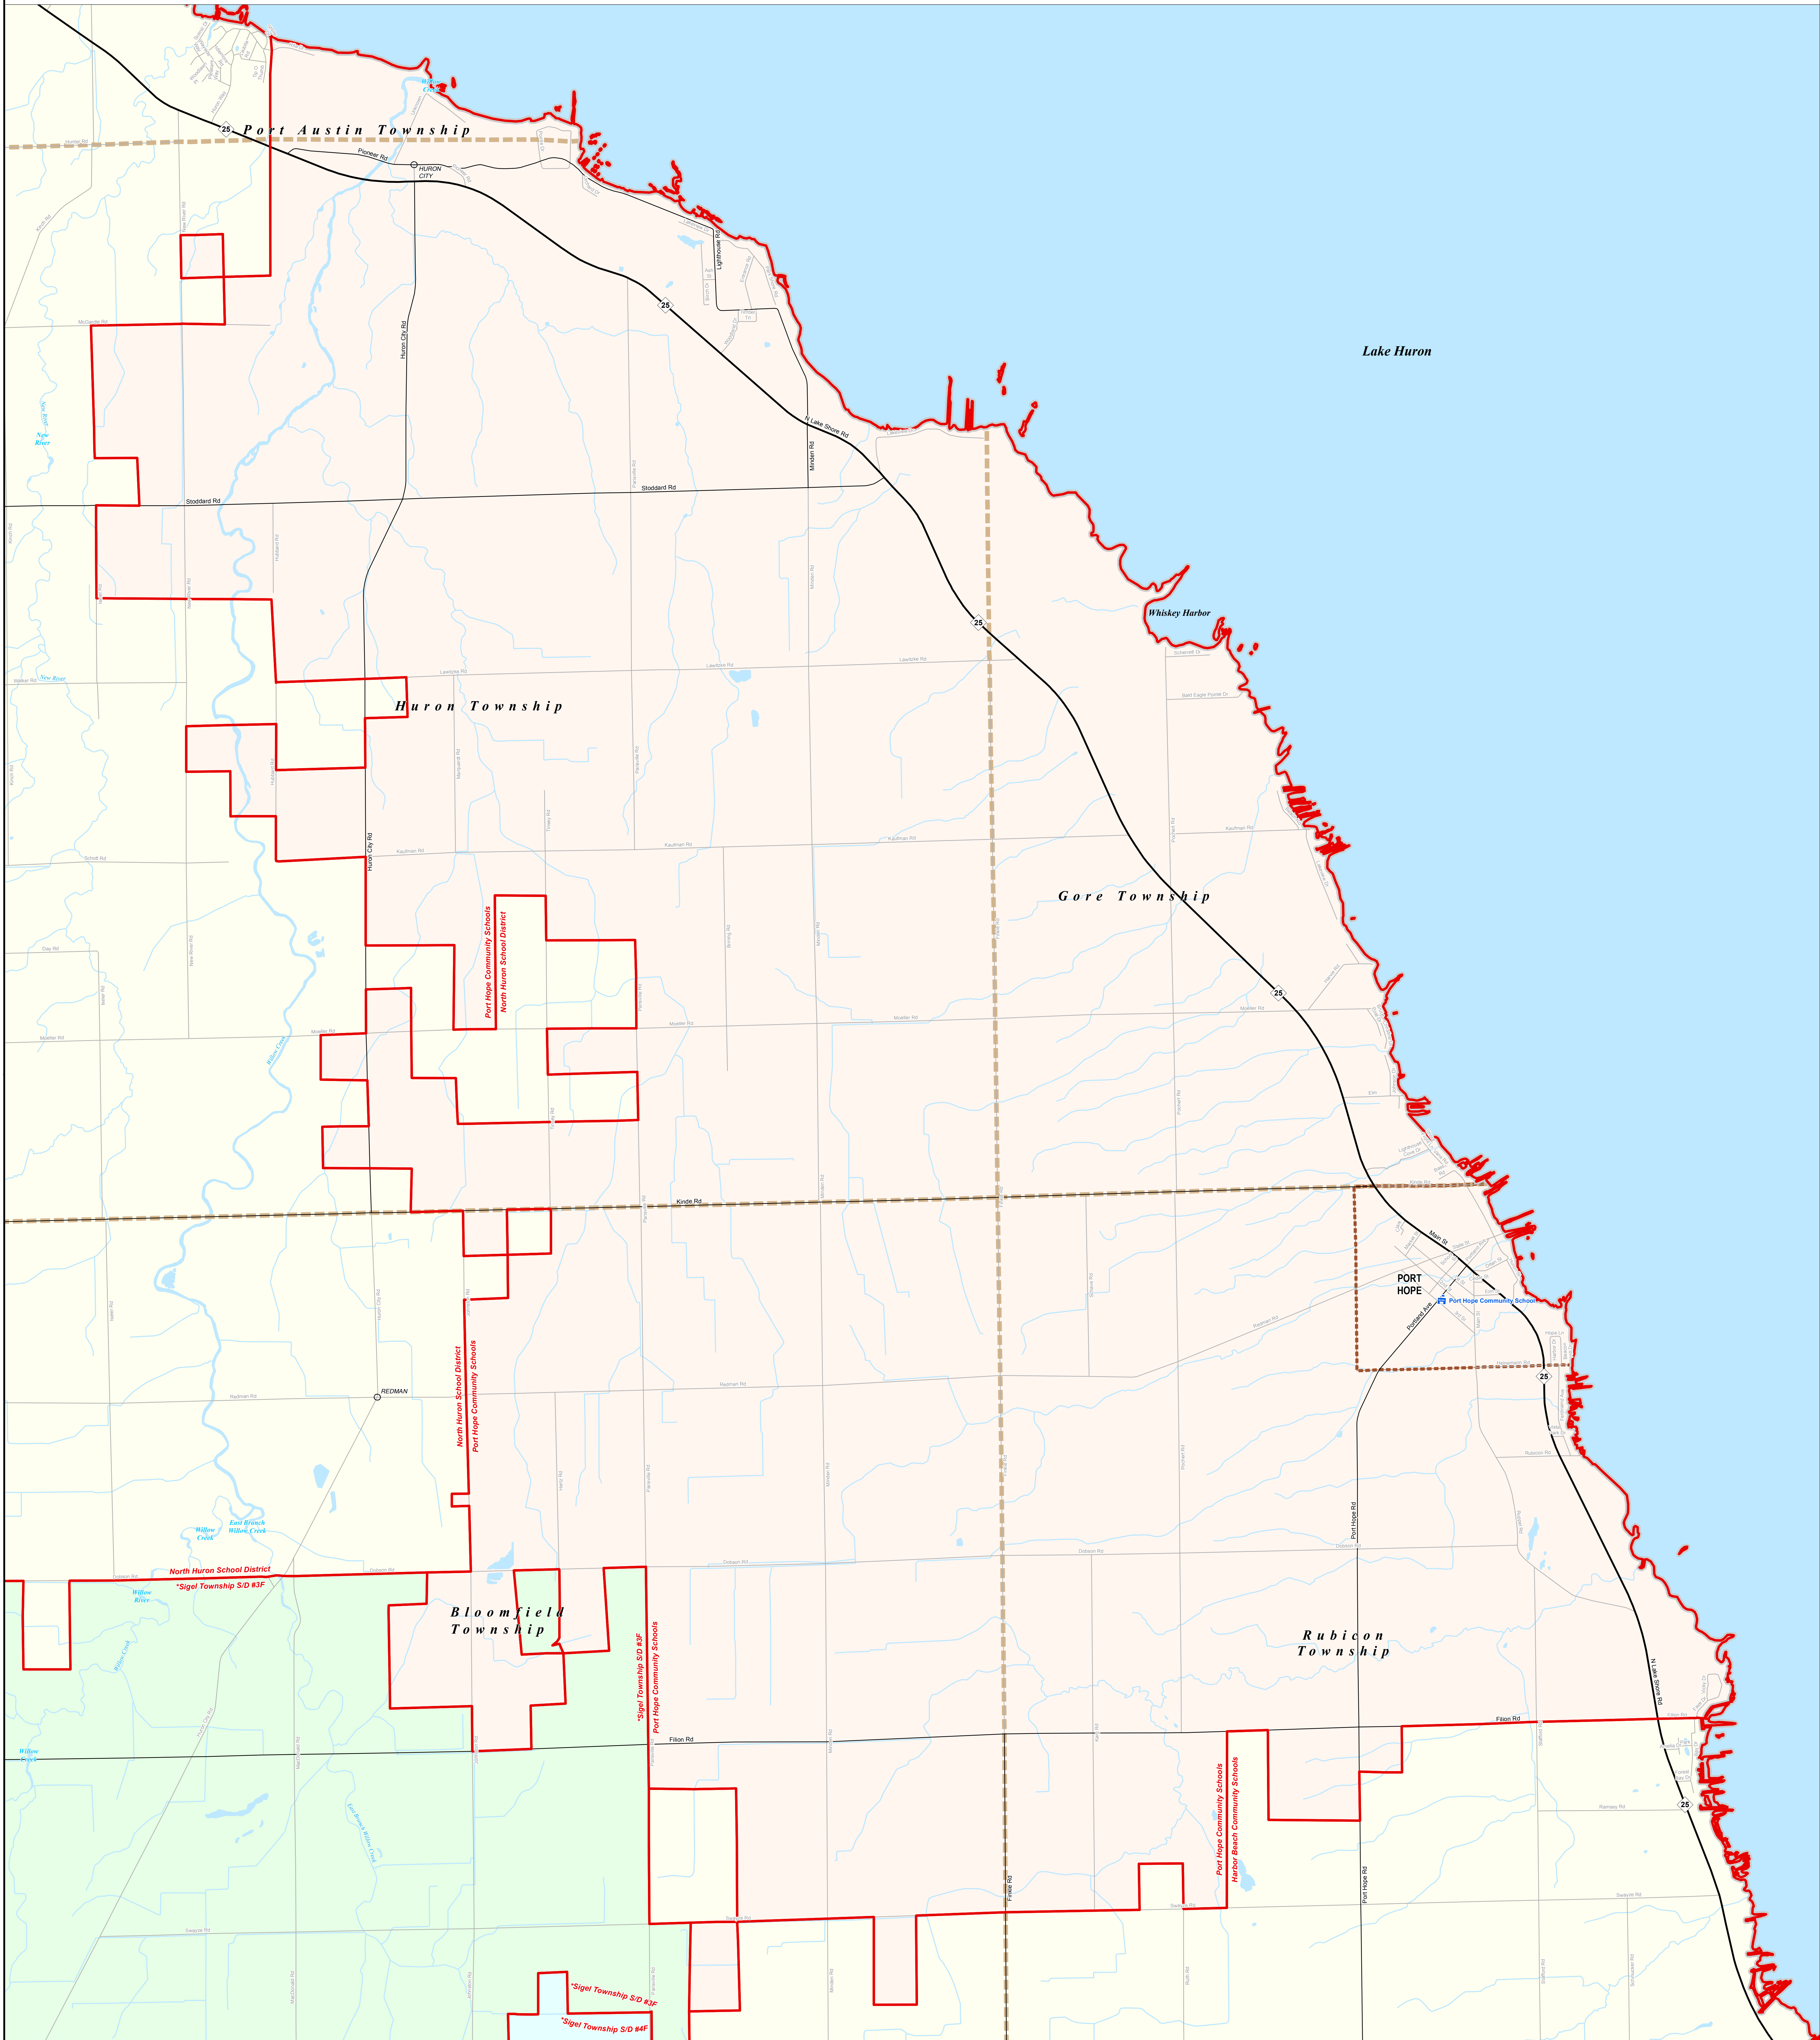

PORT HOPE COMMUNITY SCHOOLS

Huron ISD

*Note: Non K-12 School Districts identified with Asterisk (*) in Name

11/14/13

Legend - School District - County - City - Township - Village - Census Designated Place	- School - Freeway - Highway - Primary Road - Local Road	- Railroad - Water Feature - River, Stream, or Drain